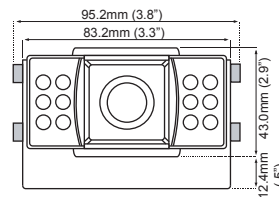

dimensions

Features and specifications are subject to change without notice