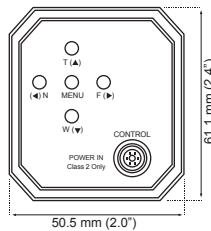

dimensions

Features and specifications are subject to change without notice