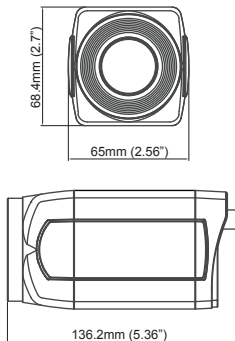

Interior, Passenger Compartment
 2.5, 3.6, 6.0, 8.0 or 12.0mm
 700 TV lines
 Built-in Adjustable Bracket

Specifications

Image Sensor:	1/4 inch 960H CCD	1/3 inch Sharp CCD
Horizontal Resolution:	700 TV lines	700 TV lines
S/N Ratio:	>50dB	>50dB
Video Output:	1.0 Vp-p (75 Ohms, Composite)	1.0 Vp-p (75 Ohms, Composite)
Audio Output:	N/A	2 Vp-p
Sync System:	Internal	Internal
Sensitivity:	0.0005 Lux	0 Lux
Shutter Speed:	1/60 ~ 100,000 Sec.	1/60 ~ 100,000 Sec.
White Balance:	Auto	Auto
AGC:	Auto	Auto
LED Lighting Distance:	N/A	10m(850nm)
Power Supply:	12VDC	12VDC
Power Consumption:	400mA	Less than 160mA

Dimensions

65 x 68.4 x 136.2mm (WxHxD)

83.2 x 43 x 50mm (WxHxD)

RR-AW24GHZ

2.4GHz Wireless Audio Kit

Features

- 91 Channels Possible in the 2401.056 ~ 2478.816 MHz Bandwidth
- Transmission Range up to 1,500 ft
- Excellent Audio Clarity with 91 Channels
- Up to 12 Hours of Use on a Single Charge
- Audible and LED Indicator for Out-of-Range Notification
- Transmitter Features Mute Function, Low Battery Indicator, and Link LED Indicator
- Selectable Beep and Vibration Mode