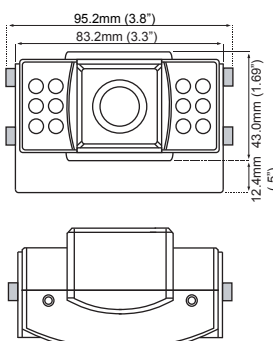

Interior, Passenger Compartment
 2.5, 3.6, 6.0, 8.0 or 12.0mm
 700 TV lines
 Built-in Adjustable Bracket

Specifications

Image Sensor:	1/4 inch 960H CCD	1/3 inch Sharp CCD
Horizontal Resolution:	700 TV lines	700 TV lines
S/N Ratio:	>50dB	>50dB
Video Output:	1.0 Vp-p (75 Ohms, Composite)	1.0 Vp-p (75 Ohms, Composite)
Audio Output:	N/A	2 Vp-p
Sync System:	Internal	Internal
Sensitivity:	0.0005 Lux	0 Lux
Shutter Speed:	1/60 ~ 100,000 Sec.	1/60 ~ 100,000 Sec.
White Balance:	Auto	Auto
AGC:	Auto	Auto
LED Lighting Distance:	N/A	10m(850nm)
Power Supply:	12VDC	12VDC
Power Consumption:	400mA	Less than 160mA

Dimensions

65 x 68.4 x 136.2mm (WxHxD)

83.2 x 43 x 50mm (WxHxD)

RR-AW24GHZ

2.4GHz Wireless Audio Kit

Features

- 91 Channels Possible in the 2401.056 ~ 2478.816 MHz Bandwidth
- Transmission Range up to 1,500 ft
- Excellent Audio Clarity with 91 Channels
- Up to 12 Hours of Use on a Single Charge
- Audible and LED Indicator for Out-of-Range Notification
- Transmitter Features Mute Function, Low Battery Indicator, and Link LED Indicator
- Selectable Beep and Vibration Mode