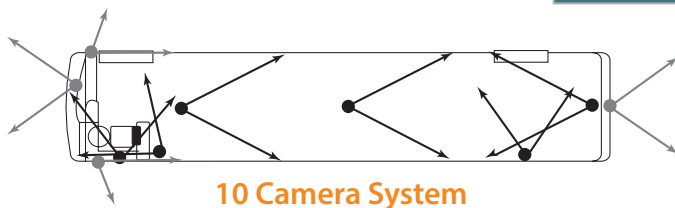

Interior Sample View

4K or 1080p High Definition

Rugged

Auto-Connect

Description	Tapered Dome	Wedge
Low-Light:	✓	✓
Vandal-Resistant:	✓	✓
High Resolution, PoE:	✓	✓
Auto-Connect:	✓	✓
Varifocal Lens:	-	✓
Resolution:	F-HD (1920x1080) HD (1280x720) W-D1 (864x480) QHD (640x360) W-CIF (432x240)	F-HD (1920x1080) HD (1280x720) W-D1 (864x480) QHD (640x360) W-CIF (432x240)
Field of View (FOV):	85° Model: H: 81°; V: 43° 100° Model: H:101°; V:61° 115° Model: H:115°; V:69°	H: 35° - 95°; V: 20° - 51° (3.0 - 8.5mm Varifocal lens)
Min. Illumination (Color):	0.07 Lux @ F 2.0	0.15 Lux @ F 1.2
Min. Illumination (B&W):	0 Lux @ F 2.0	0.01 Lux @ F 1.2
S/N Ratio:	31.2dB	>52dB
CCD:	1/2.9" CMOS	1/2.7" CMOS
Dimension (WxHxD):	100mm x 65.4mm x 140mm	103mm x 92mm x 172mm
Outdoor Rating:	IP68	IP66
Additional Features:	UV Coated Dome	Tempered Glass (Optional)
Model:	RR-HDCTD85 RR-HDCTD100 RR-HDCTD115	RR-HDCW1-CS RR-HDCW1-SS RR-HDCW1-FV

CS = Curbside; SS = Streetside; FV = Front View

Sample Camera Placement

24000-35th Avenue Southeast - Bothell, WA 98021

Toll Free: 888-AVT-USA1; Tel: 425-483-7100; Fax: 425-483-7200

sales@apollovideo.com | www.apollovideo.com