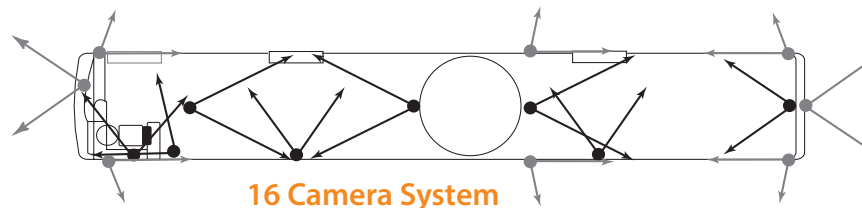

Interior Sample View

4K or 1080p High Definition

Rugged

Auto-Connect

Description	Tapered Dome	Wedge
Low-Light:	✓	✓
Vandal-Resistant:	✓	✓
High Resolution, PoE:	✓	✓
Auto-Connect:	✓	✓
Varifocal Lens:	-	✓
Resolution:	F-HD (1920x1080) HD (1280x720) W-D1 (864x480) QHD (640x360) W-CIF (432x240)	F-HD (1920x1080) HD (1280x720) W-D1 (864x480) QHD (640x360) W-CIF (432x240)
Field of View (FOV):	85° Model: H: 81°; V: 43° 100° Model: H:101°; V:61° 115° Model: H:115°; V:69°	H: 35° - 95°; V: 20° - 51° (3.0 - 8.5mm Varifocal lens)
Min. Illumination (Color):	0.07 Lux @ F 2.0	0.15 Lux @ F 1.2
Min. Illumination (B&W):	0 Lux @ F 2.0	0.01 Lux @ F 1.2
S/N Ratio:	31.2dB	>52dB
CCD:	1/2.9" CMOS	1/2.7" CMOS
Dimension (WxHxD):	100mm x 65.4mm x 140mm	103mm x 92mm x 172mm
Outdoor Rating:	IP68	IP66
Additional Features:	UV Coated Dome	Tempered Glass (Optional)
Model:	RR-HDCTD85 RR-HDCTD100 RR-HDCTD115	RR-HDCW1-CS RR-HDCW1-SS RR-HDCW1-FV

CS = Curbside; SS = Streetside; FV = Front View

Sample Camera Placement

24000-35th Avenue Southeast - Bothell, WA 98021

Toll Free: 888-AVT-USA1; Tel: 425-483-7100; Fax: 425-483-7200

sales@apollovideo.com | www.apollovideo.com